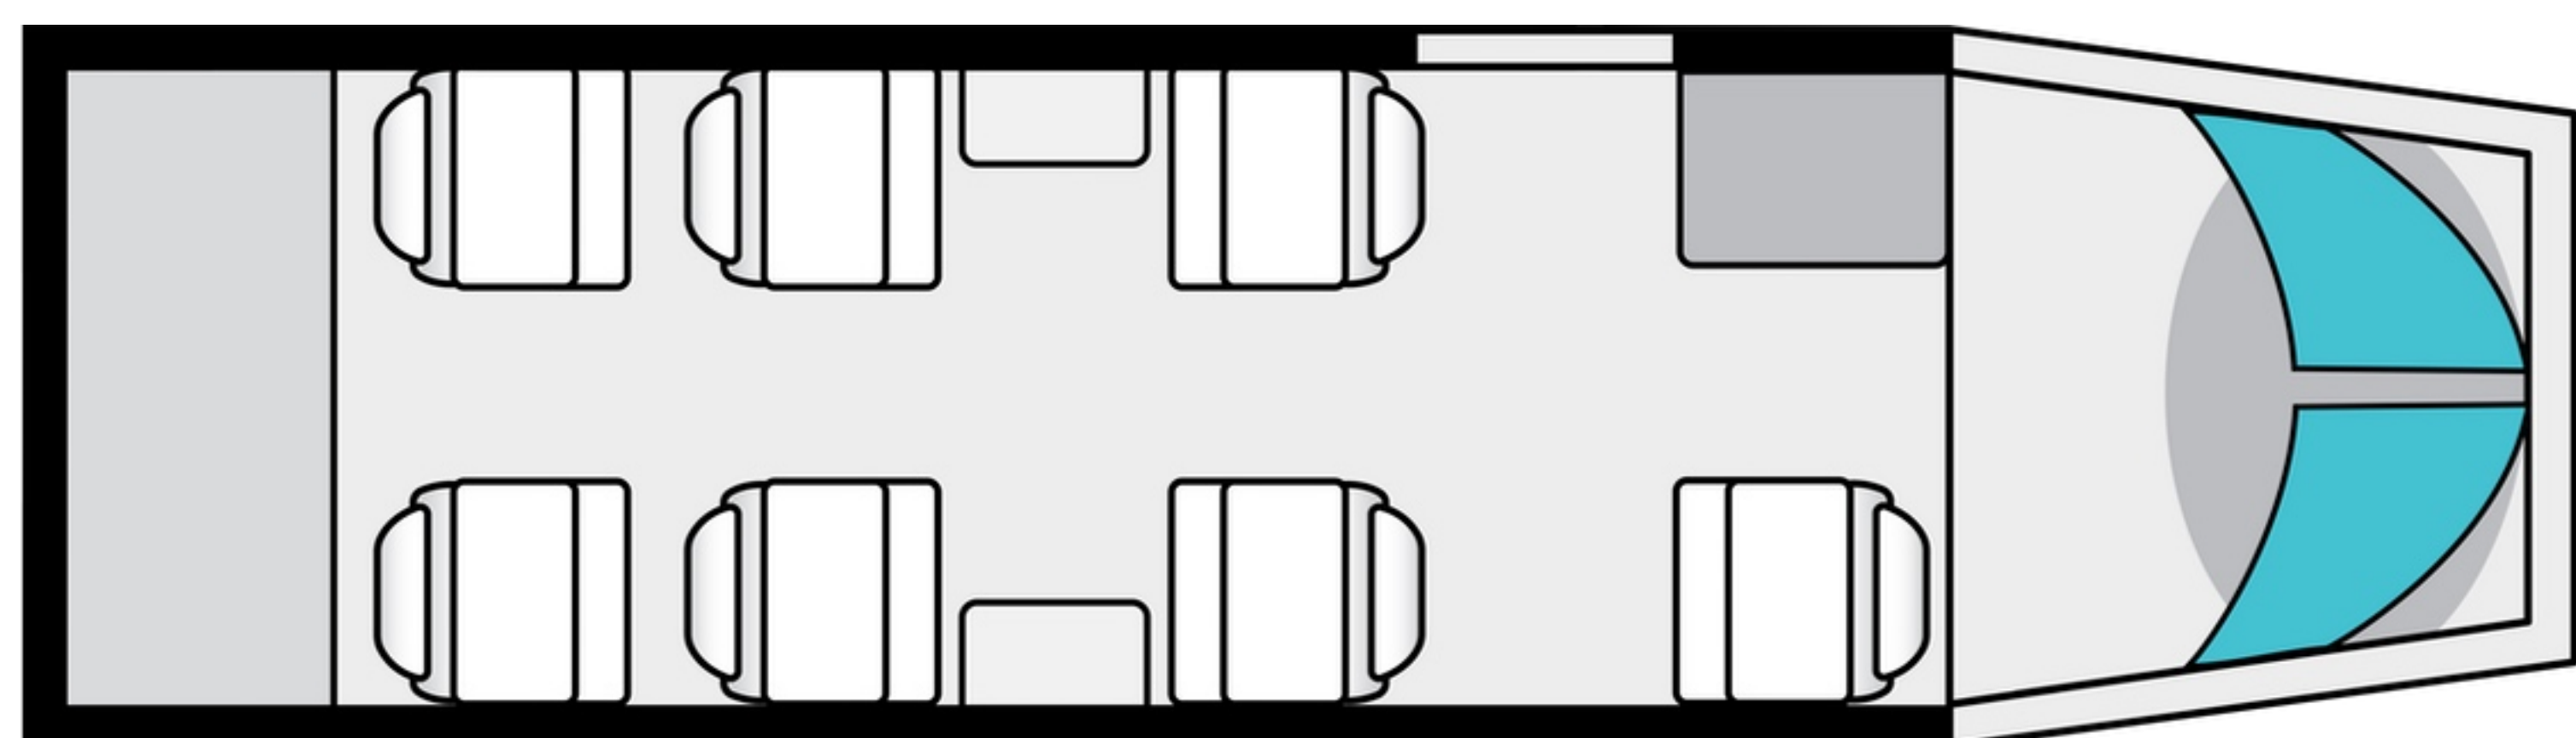

CESSNA CITATION BRAVO N858RM

The **Cessna Citation Bravo** offers a cabin designed for productivity and relaxation. The Bravo's seating for up to 7 passengers features a spacious, club-style layout with executive tables, ample headroom, and a quiet interior. Whether you're holding a midair meeting or simply unwinding, the Bravo ensures a smooth, refined experience at altitude.

Specifications

Type	Cruising Altitude
Light Jet	43,000 feet
Range	Baggage Capacity
1,335nm	240 cubic feet
Seats	Height
7 Passengers	4.8 feet
Crew	Length
2 Pilots	15.8 feet
Cruising Speed	Width
431 knots	4.8 feet

Amenities

Card Door Lavatory
Cafe
Wi-Fi

Configuration

Operated by FAA Part 135 Air Carrier
Certificate #XGCA550T