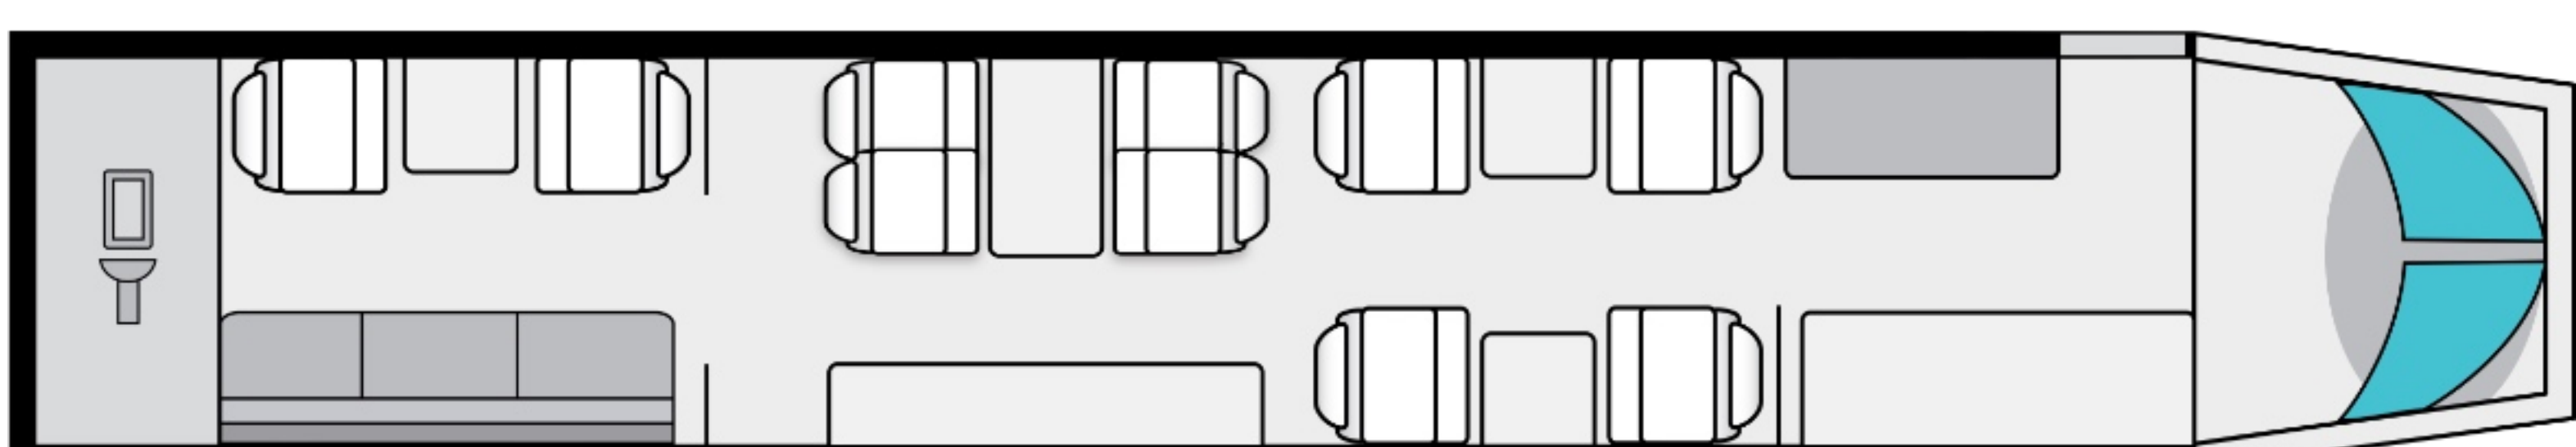

EMBRAER LEGACY 600 N645PM

Inquiries: (973) 864-6200 | charter@jetasg.com

The **Embraer Legacy 600** stands out above the rest and is tailored to the business traveler. With three separate cabin zones to increase productivity, this aircraft is the preferred option for Executive travel. The business traveler can stay connected with Wi-Fi, a three line phone system, and easily accessible power outlets. Ample baggage space accommodates assorted luggage, golf clubs, and skis with ease.

Specifications

Type Heavy Jet	Cruising Altitude 41,000 feet
Range 3,400nm	Baggage Capacity 240 cubic feet
Seats 13 Passengers	Height 6.8 feet
Crew 2 Pilots	Length 49.1 feet
Cruising Speed 450 knots	Width 6.9 feet

Amenities

- Enclosed Aft Lavatory
- Full Galley
- Convection Oven
- Microwave
- L5 Wi-Fi
- Airshow

Configuration

Operated by FAA Part 135 Air Carrier
Certificate #XGCA550T