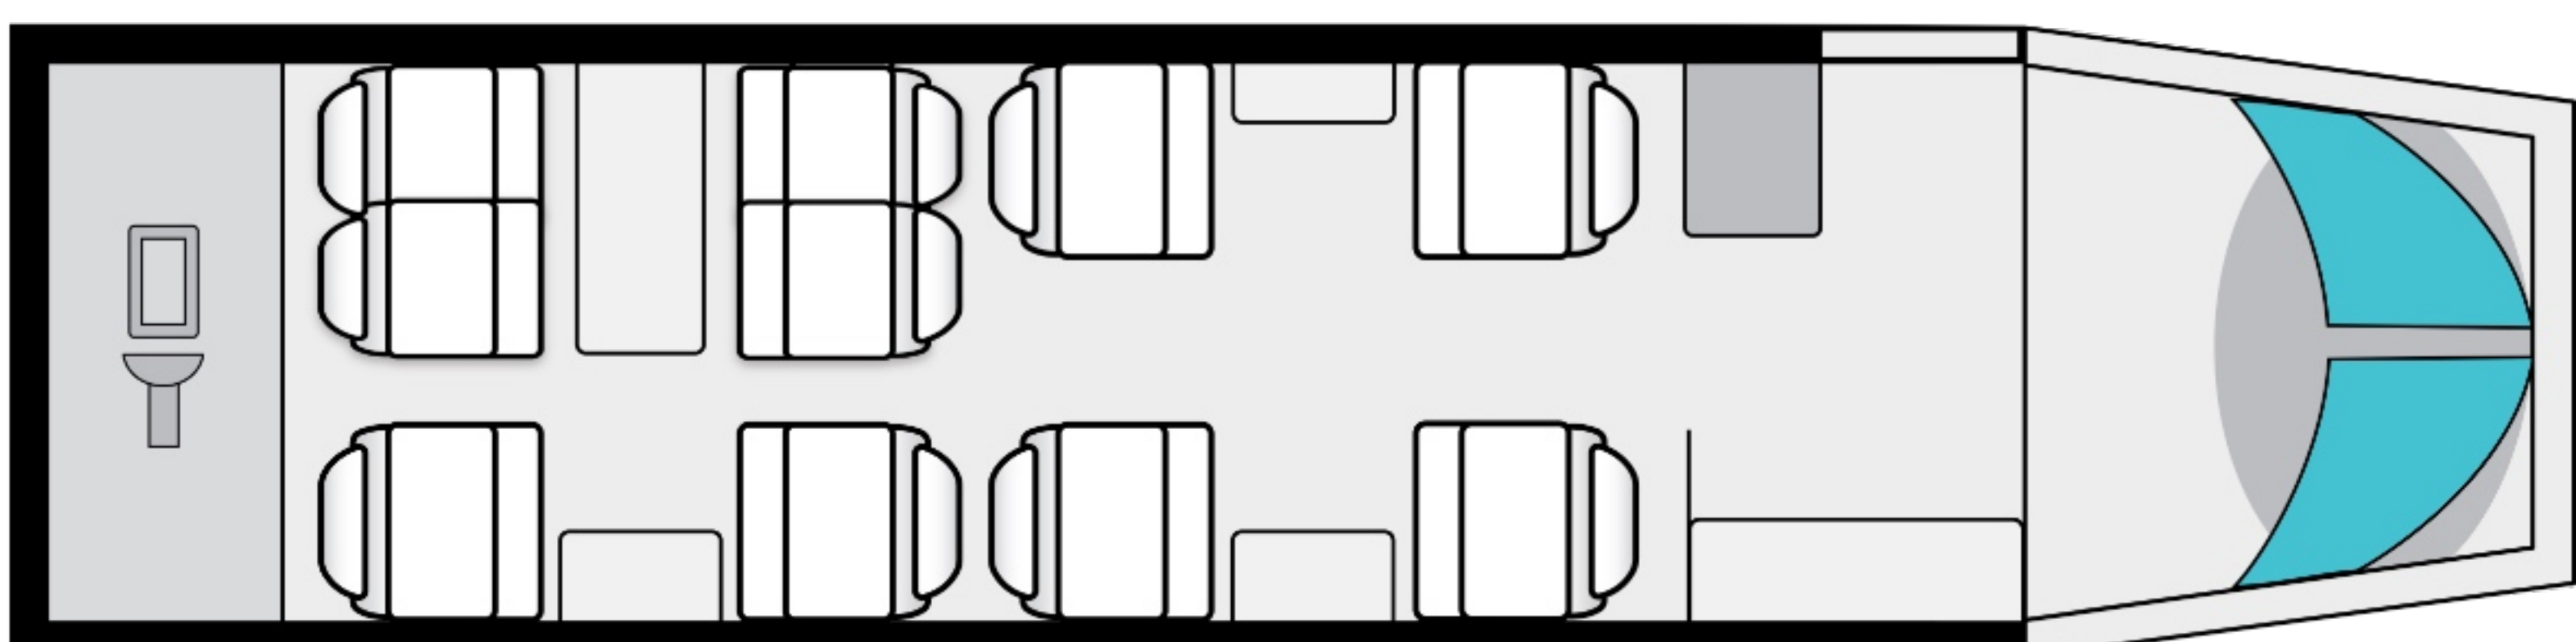

Specifications

Type Heavy Jet	Cruising Altitude 43,000 feet
Range 4,045nm	Baggage Capacity 134 cubic feet
Seats 10 Passengers	Height 6.2 feet
Crew 2 Pilots	Length 26.2 feet
Cruising Speed 481 knots	Width 7.8 feet

Amenities

- Enclosed Aft Lavatory
- Full Galley
- Convection Oven
- Microwave
- Espresso Machine
- L5 Wi-Fi
- Airshow

Configuration

Operated by FAA Part 135 Air Carrier
Certificate #XGCA550T