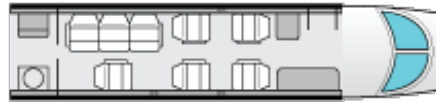

Mid Jet

2500nm Range

8 Seats

448 knots Cruising Speed