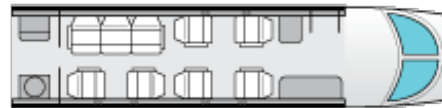

Super Mid
Jet

3,400nm
Range

9
Seats

487
knots
Cruising Speed