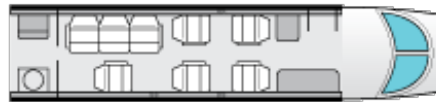

Mid
Jet

2,500nm
Range

8
Seats

448 knots
Cruising Speed